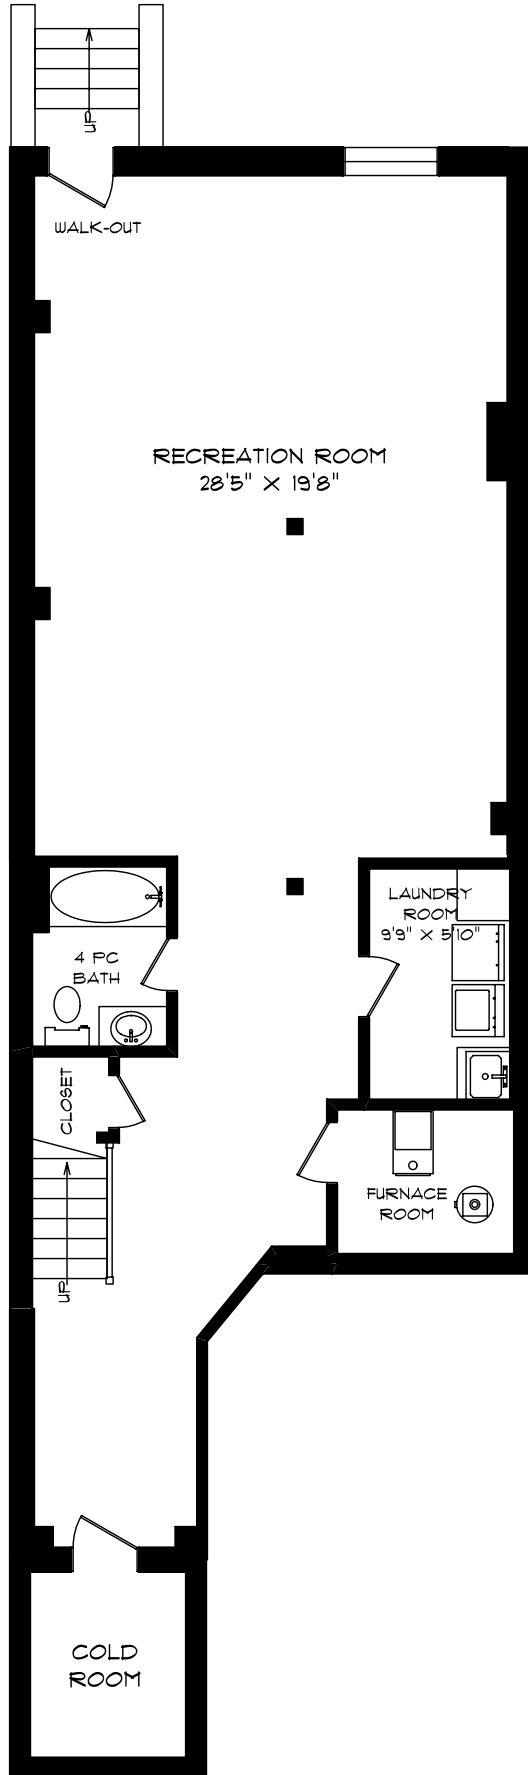

110B BLANTYRE AVENUE

BASEMENT
1200 SQUARE FEET

PLANit
- MEASURING -

AUGUST - 06

ROOM SIZES SHOULD BE CONSIDERED APPROXIMATE
SINCE MEASUREMENTS ARE SUBJECT TO CERTIFICATION. E & OE.

416-361-5999