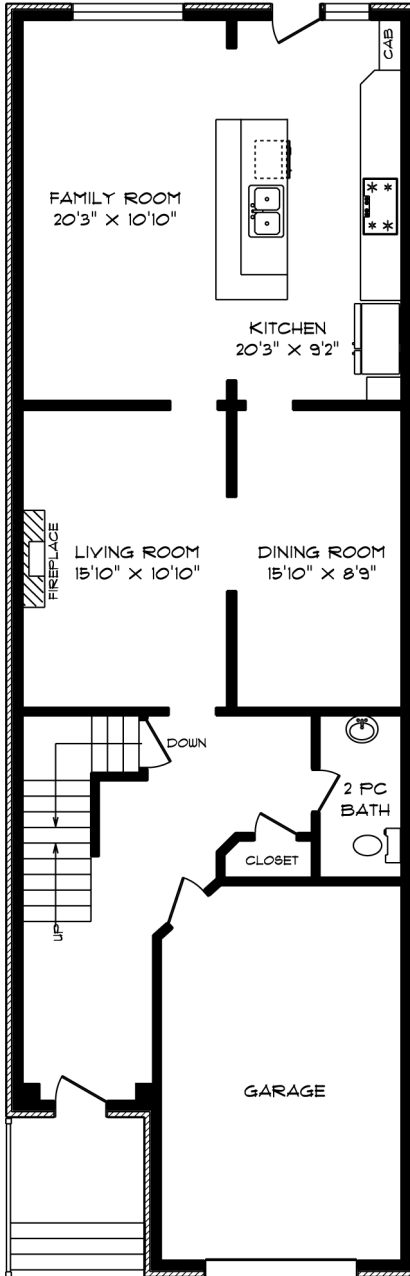

110B BLANTYRE AVENUE

MAIN FLOOR
1130 SQUARE FEET

PLANIT
MEASURING

AUGUST - 06

ROOM SIZES SHOULD BE CONSIDERED APPROXIMATE
SINCE MEASUREMENTS ARE SUBJECT TO CERTIFICATION, E & OE.
416-361-5999