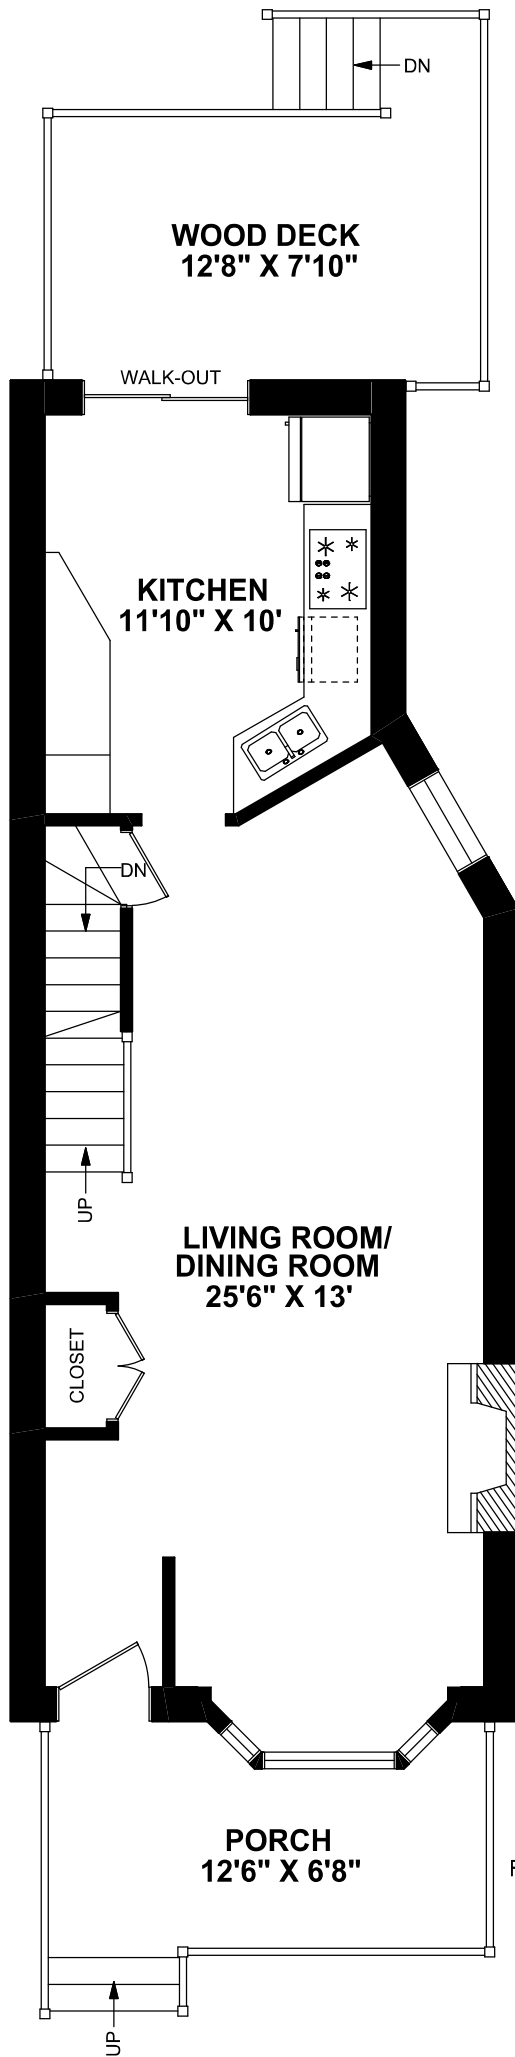

211 VICTOR AVENUE

TRUPLAN
FEBRUARY-07
416 573 2096
E & O.E

MAIN FLOOR
560 SQUARE FEET

Floor plan, measurements and area may not be 100% accurate.
It is provided for visual representation only and cannot be
used for design, estimation or construction purposes.