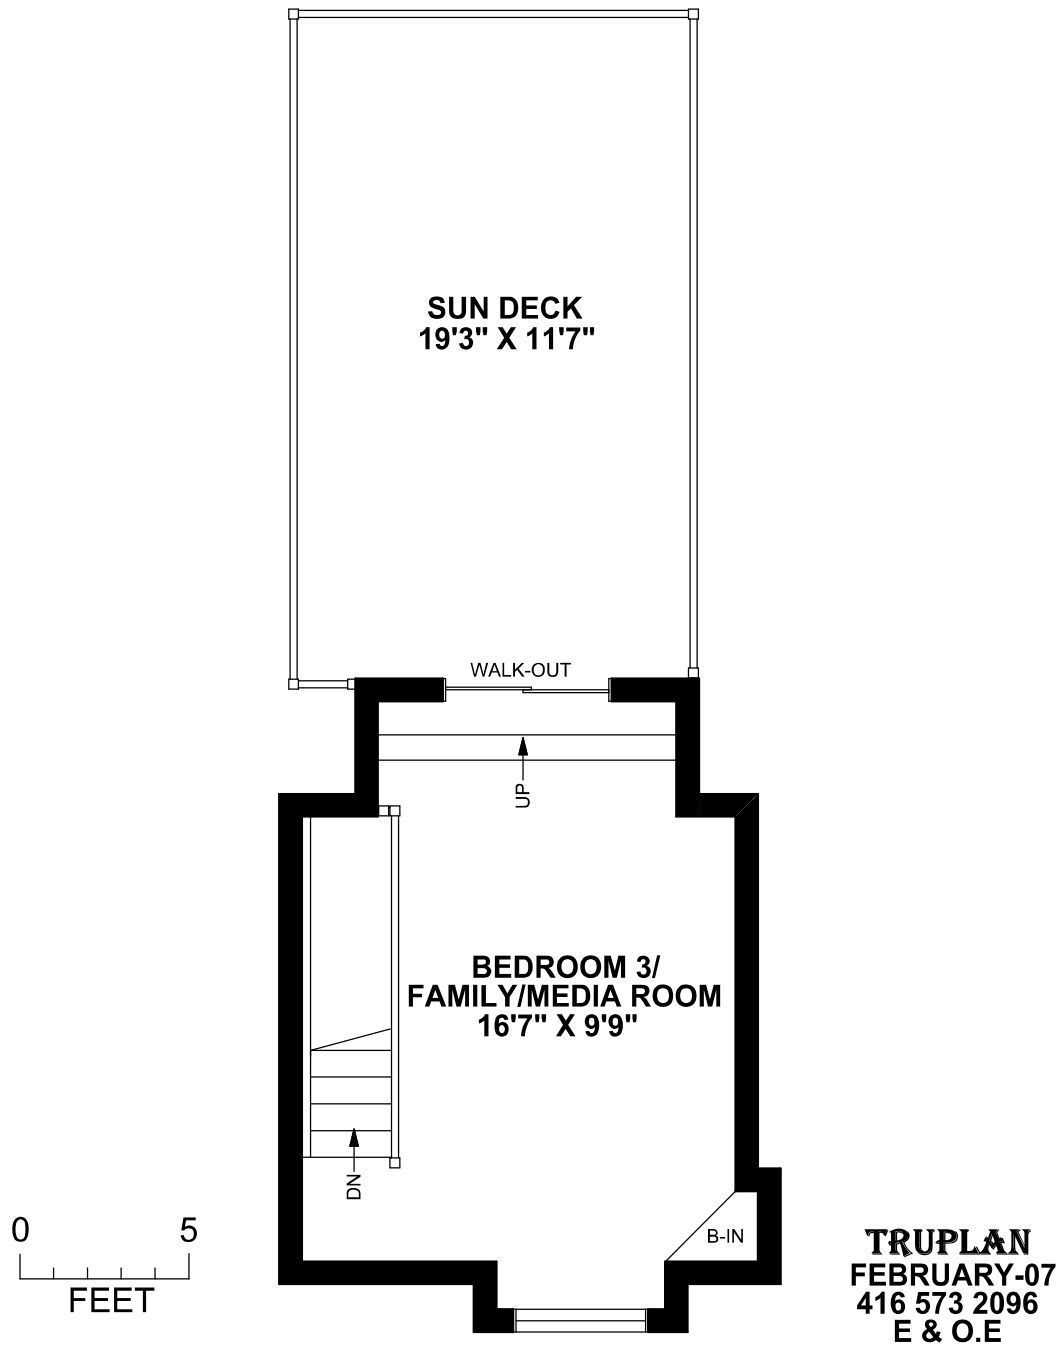

211 VICTOR AVENUE

THIRD FLOOR 252 SQUARE FEET

Floor plan, measurements and area may not be 100% accurate.
It is provided for visual representation only and cannot be
used for design, estimation or construction purposes.